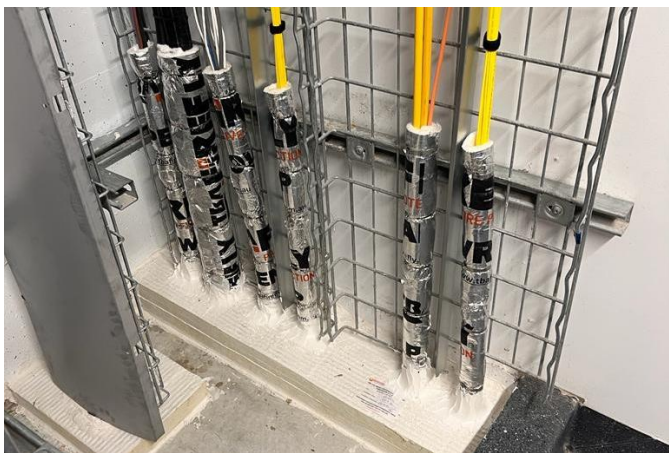

Unit 5, 19 McCauley Street
Matraville NSW 2036
T 02 9669 2283
E bowers@bowers.com.au
W bowers.com.au